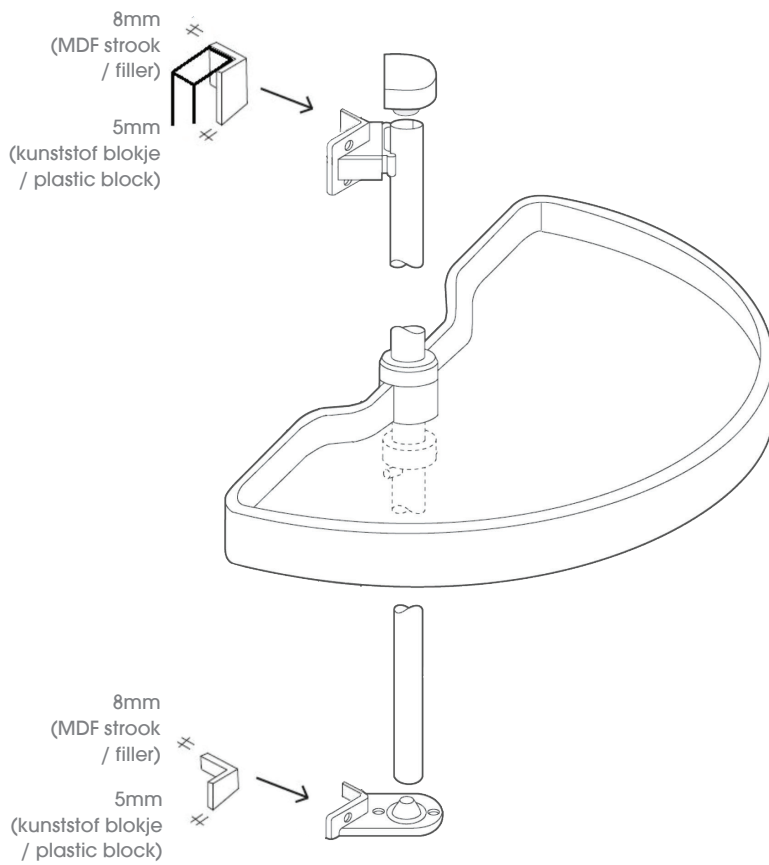

Hoekonderkast met draaiplateau / Corner base unit with swing-out shelves

Onderdelen / Spare parts

Bestelcodes onderdelen:

XAA140 OHC 1/2 carrousel beslag
XAA109 MDF 8 mm vulstrook
diverse OHC 1/2 draaiplateau

Order code:

XAA140 OHC 1/2 carrousel accessories
XAA109 MDF 8 mm filler
several OHC 1/2 swing-out shelves